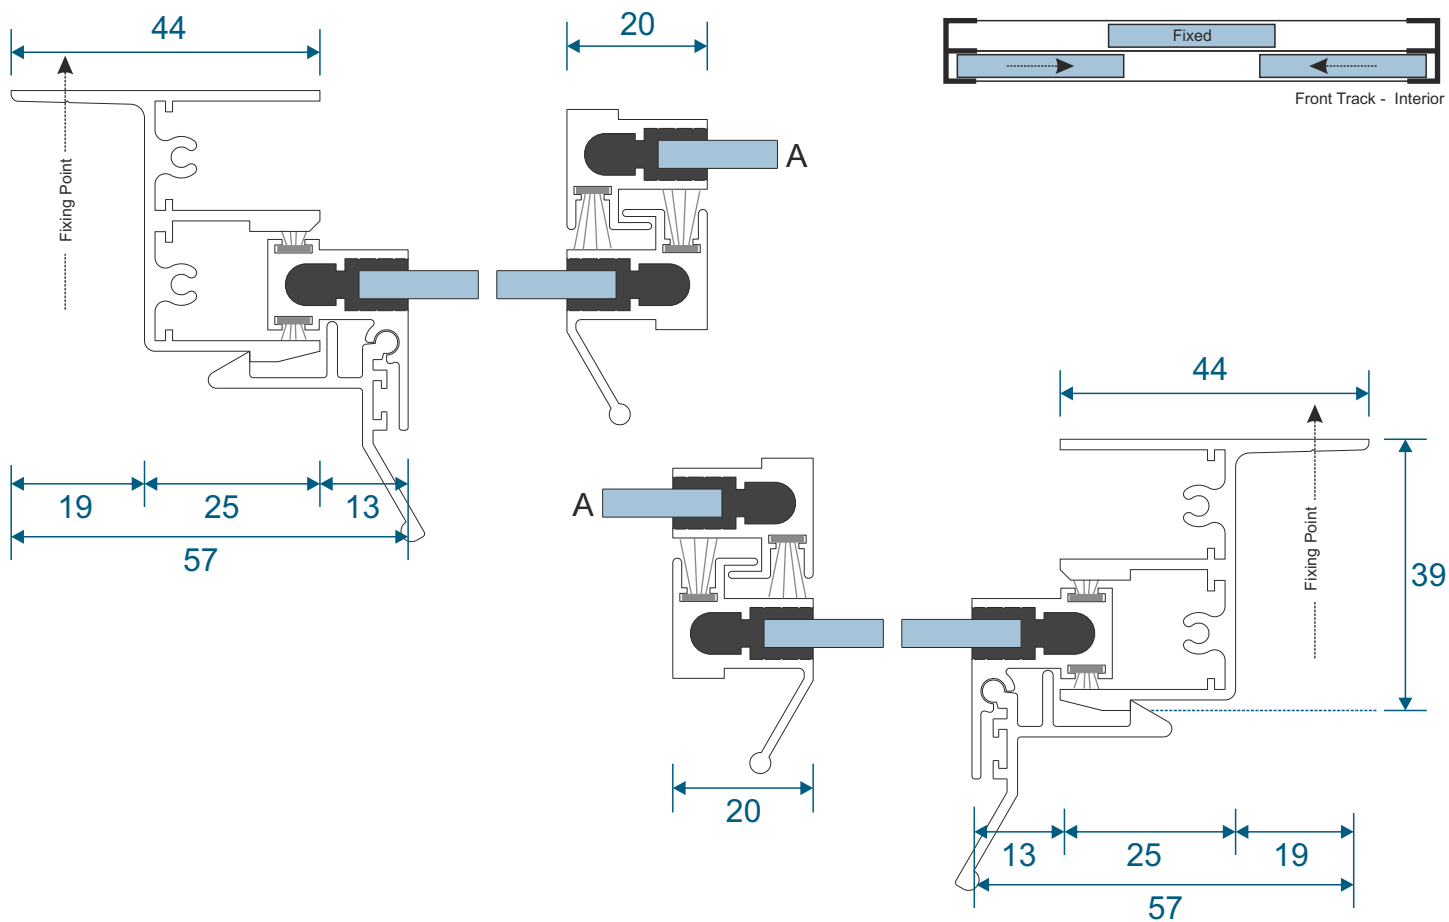

3 Pane Sliders

Middle Pane Fixed